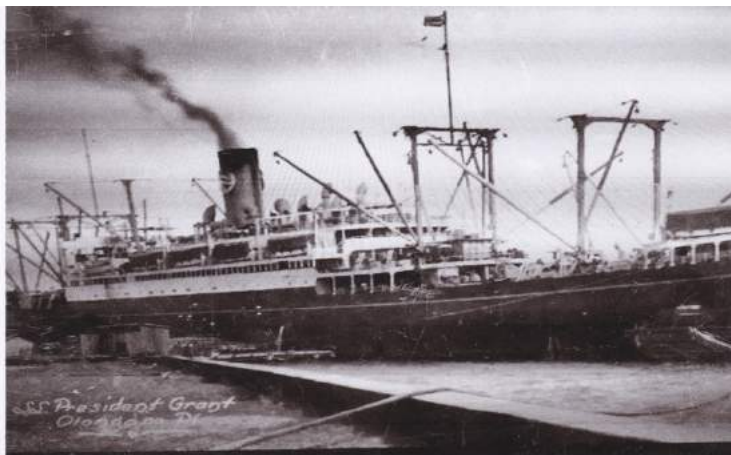

Plan your 1940 VACATION now

PRESIDENT LINER
SCHEDULE

SAN FRANCISCO — LOS ANGELES	
PRESIDENT COOLIDGE	March 6
PRESIDENT TAFT	March 20
PRESIDENT CLEVELAND	April 3
PRESIDENT PIERCE	April 17
PRESIDENT COOLIDGE	May 1
PRESIDENT TAFT	May 15
EUROPE and NEW YORK	
PRESIDENT ADAMS	March 18
PRESIDENT HARRISON	April 1
PRESIDENT FOLK	April 15

MAKE YOUR RESERVATIONS EARLY

A wide choice of accommodations is available at present for these popular spring sailings.

AMERICAN PRESIDENT LINES

"ROUND-WORLD SERVICE"