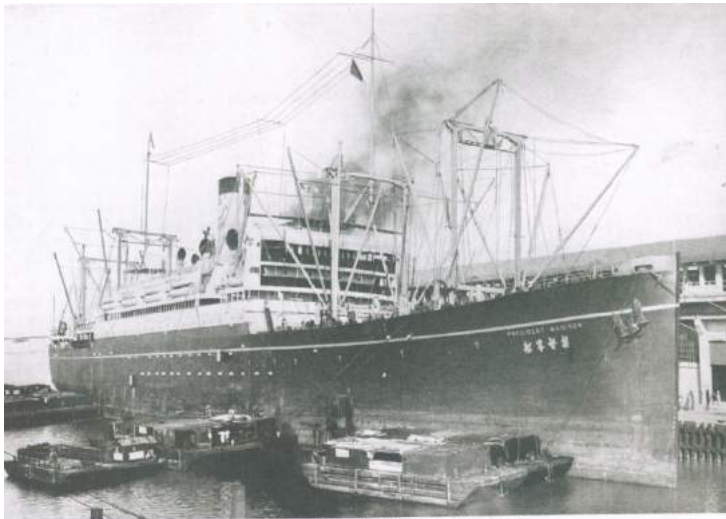

AMERICAN MAIL LINE
DOLLAR STEAMSHIP LINE, INC., LTD.
COMBINED TRANSPACIFIC SERVICE

The "President" Liners Offer
Spend—Service—Courtesy—Comfort
Excellent Food, Comfortable Cabins, Broad Decks,
American Orchestra, Dancing, Swimming Pool, Sports

SAILING ONCE A WEEK TO SAN FRANCISCO AND LOS ANGELES via Hongkong, Shanghai, Kobe, Yokohama, and Honolulu SAILINGS ON ALTERNATE FRIDAYS 24 Calle David	ROUND THE WORLD <i>President Johnson - - - Feb. 28</i> <i>President Fillmore - - - Mar. 12</i> <i>President Wilson - - - Mar. 26</i> <i>President Van Buren - - - Apr. 9</i> <i>President Garfield - - - Apr. 23</i> NEW TRANSPACIFIC SERVICE <i>To San Francisco direct via Honolulu</i> <i>S.S. "President Hayes"</i> MANILA	SAILING ONCE A WEEK VICTORIA AND SEATTLE via Hongkong, Shanghai, Kobe, and Yokohama SAILINGS ON ALTERNATE SATURDAYS Telephone No. 2-6641

IN RESPONDING TO ADVERTISEMENTS PLEASE MENTION THE AMERICAN CHAMBER OF COMMERCE JOURNAL

SS "PRESIDENT MADISON" BERTHED AT PIER No. 7