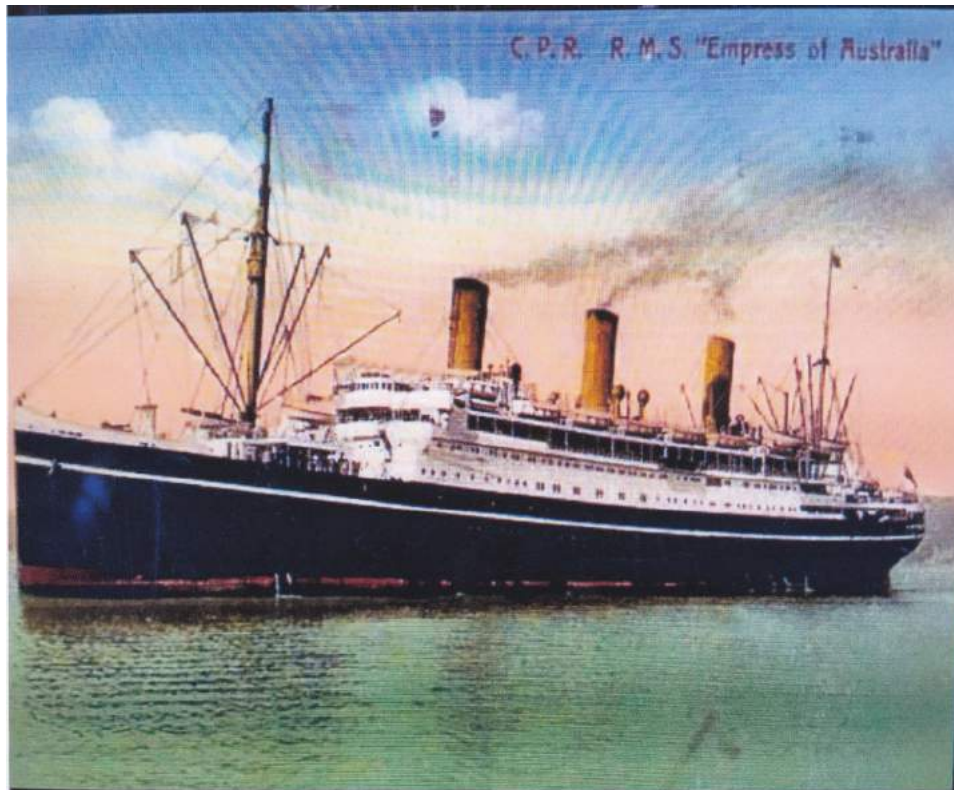

**LUXURY
and COMFORT**
"GO
EMPRESS"
FROM THE
ORIENT

EMPRESS of JAPAN
EMPRESS of CANADA
EMPRESS of A S I A
EMPRESS of RUSSIA

Sailings Every Two Weeks

From MANILA To
Honolulu - Victoria - Vancouver
The Hongkong - Shanghai - Kobe - Yokohama

SPECIAL EXCURSIONS TO HONGKONG

₱175 to ₱185 first class, round trip
₱130 to ₱135 tourist's class, round trip

*Tours vary from 11 to 13 days and fare includes
Room and Meals at the PENINSULA HOTEL in
HONGKONG.*

Attractive fares to Europe

CANADIAN-PACIFIC